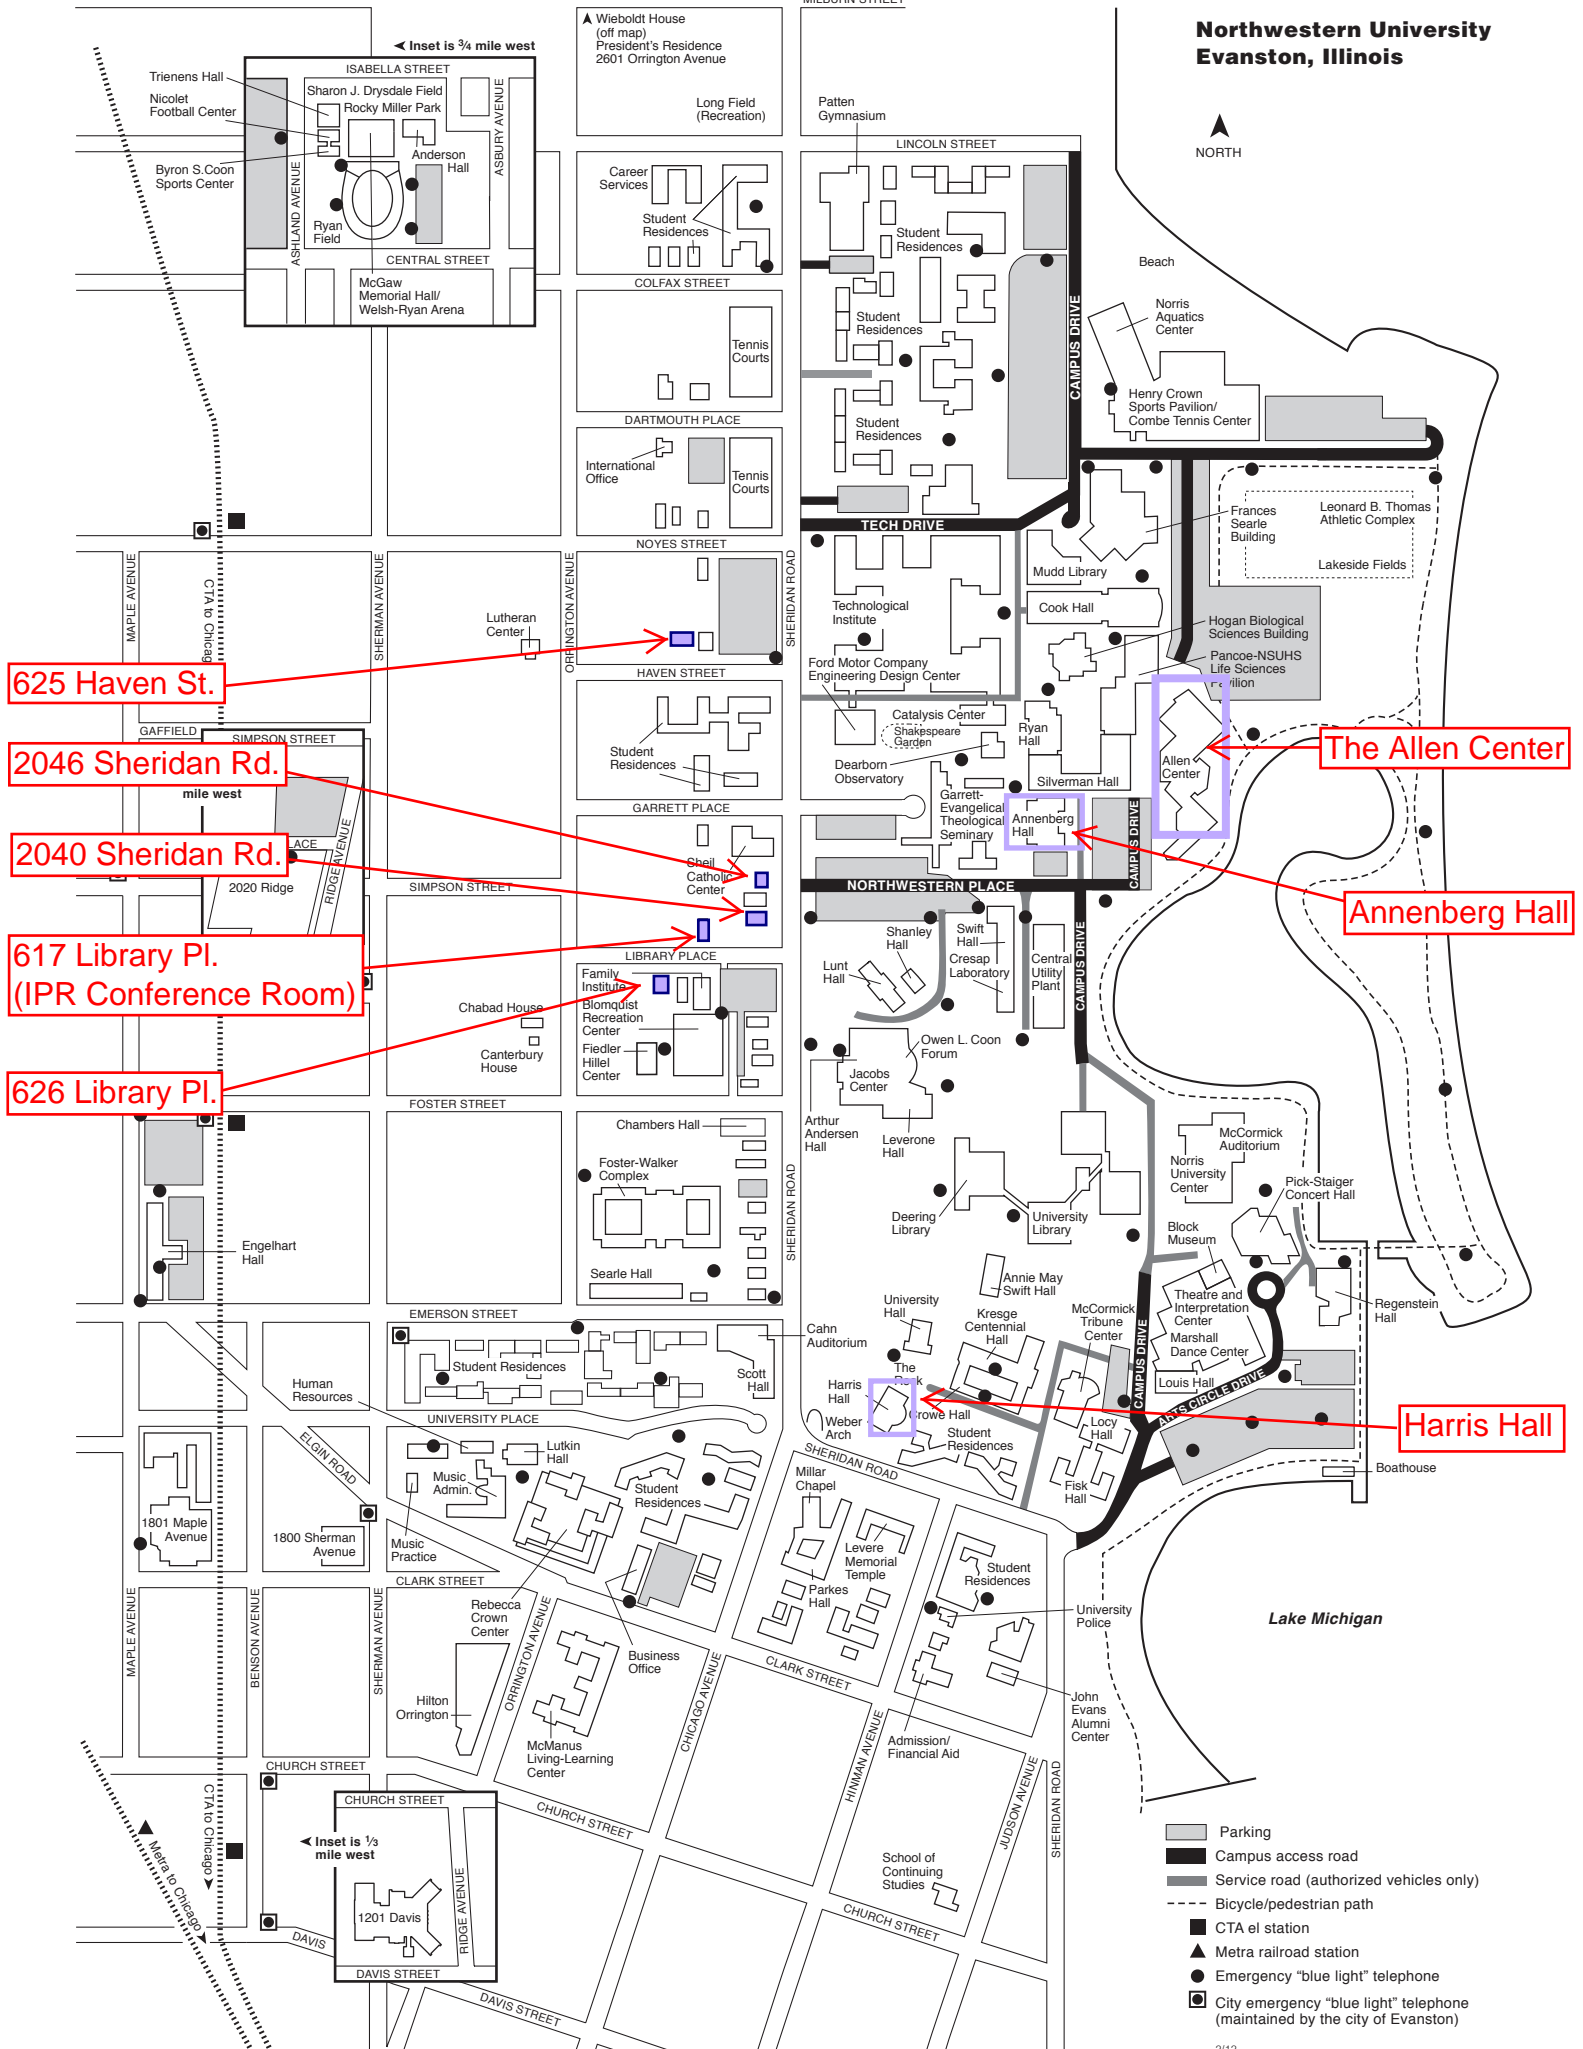

Northwestern University Evanston, Illinois

625 Haven St.

2046 Sheridan Rd.

2040 Sheridan Rd.

617 Library Pl.
(IPR Conference Room)

626 Library Pl.

The Allen Center

Annenberg Hall

Harris Hall

- Parking
- Campus access road
- Service road (authorized vehicles only)
- Bicycle/pedestrian path
- CTA el station
- Metra railroad station
- Emergency "blue light" telephone
- City emergency "blue light" telephone (maintained by the city of Evanston)